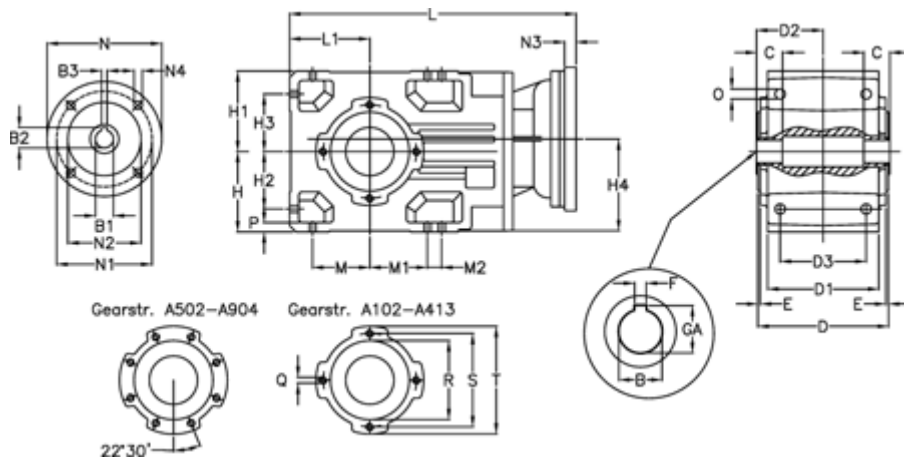

Article number: 29600205374235
 Description: Bevel helical gearbox
 A202UH35-53,7-P90B5

Measures

B = 35	D3 = 90	H3 = 60.0	N1 = 165	S = 115
B1 = 24	Description = A202UH35-xx-P90 B5	H4 = 93.0	N2 = 130	T = 140
B2 = 27.3	E = 3.0	L = 325.5	N3 = 0	
B3 = 8	F = 10	L1 = 80	N4 = M10x12	
C = 22	GA = 38.3	M = 60.0	O = 9.5	
D = 136	H = 80	M1 = 60.0	P = 9	
D1 = 110	H1 = 80	M2 = 0	Q = M8x15	
D2 = 70.0	H2 = 60.0	N = 200	R = 95	